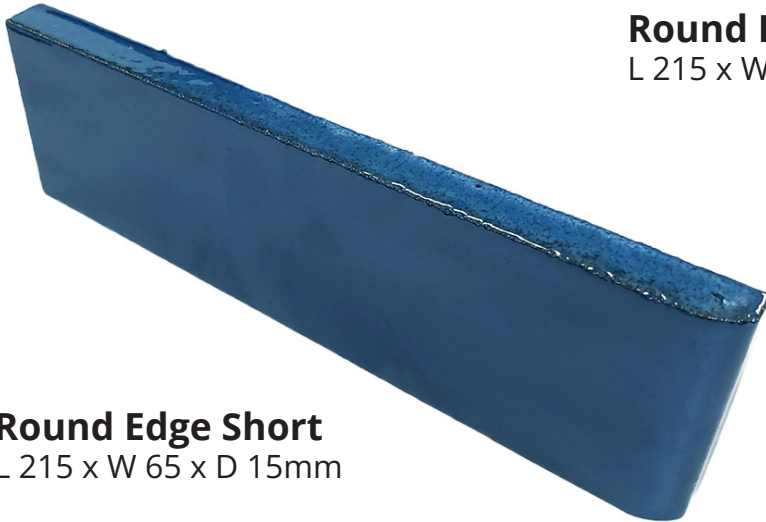

Round Edge Long
L 215 x W 65 x D 15mm

Round Edge Short
L 215 x W 65 x D 15mm

Contact Us

If you are an architect, designer or specifier working on a project, please use the link below to request a sample box or email for a price list.

Call:

[01782 281617](tel:01782281617)

Email:

sales@hesmith.co.uk

Web:

www.ecoglazedbrickslips.com