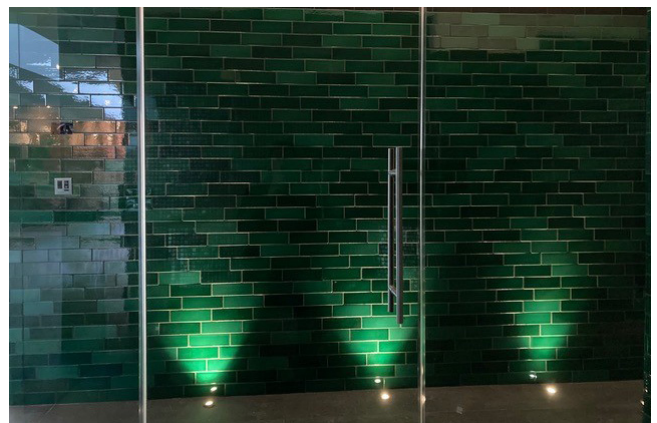

Projects

A great example of our Eco-Glazed Brick Slips being applied to transform a building exterior. Designers Peldon Rose wanted to make first impressions count for their project at NorthHill's Laystall Street building so used Cut Grass brick slips to create this look.

For this swimming pool design, our client ordered five shades of green Eco-Glazed Brick Slips, offering a variety of light and dark tones and a stunning shine when captured by the spotlights or the reflection from the water.

Work completed by CP Kelly.